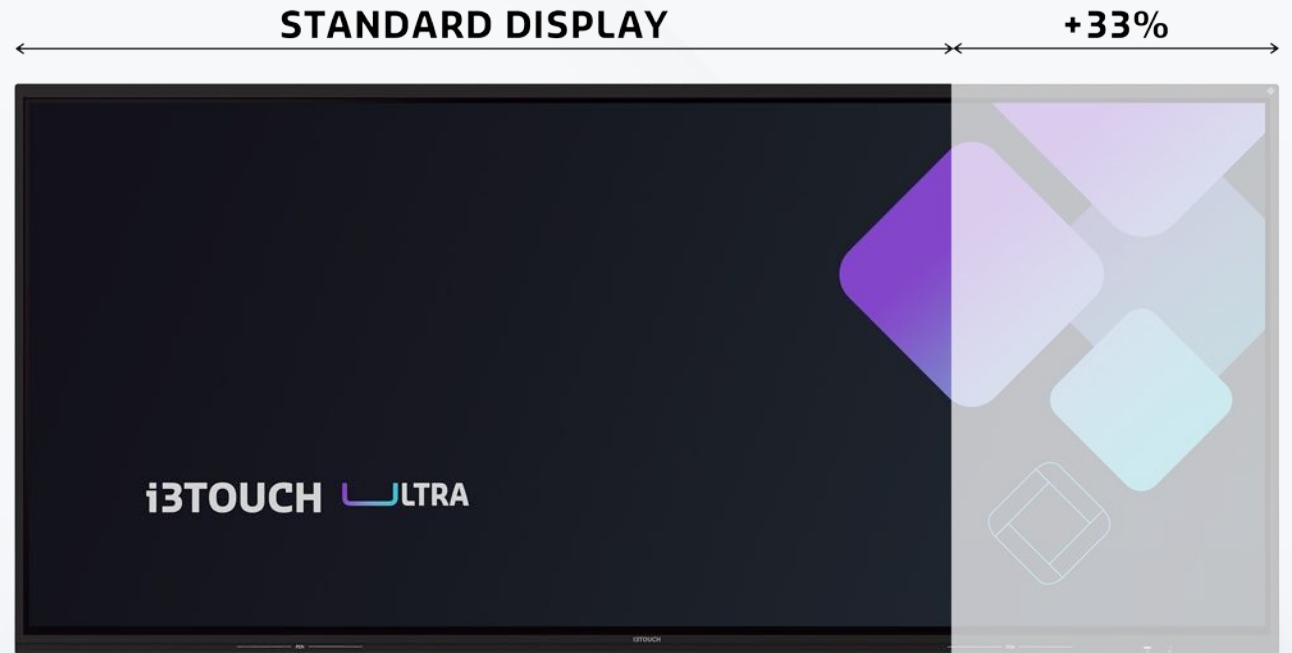

More space for your productivity.

ULTRA-WIDE DISPLAY

With its ultra-wide 21:9 screen ratio, the i3TOUCH ULTRA displays 33% more content than a standard 16:9 display. With the extra space, i3TOUCH ULTRA is better suited to open two, three, or more windows and apps next to each other. Keep your tools close but not in the way of your workspace.