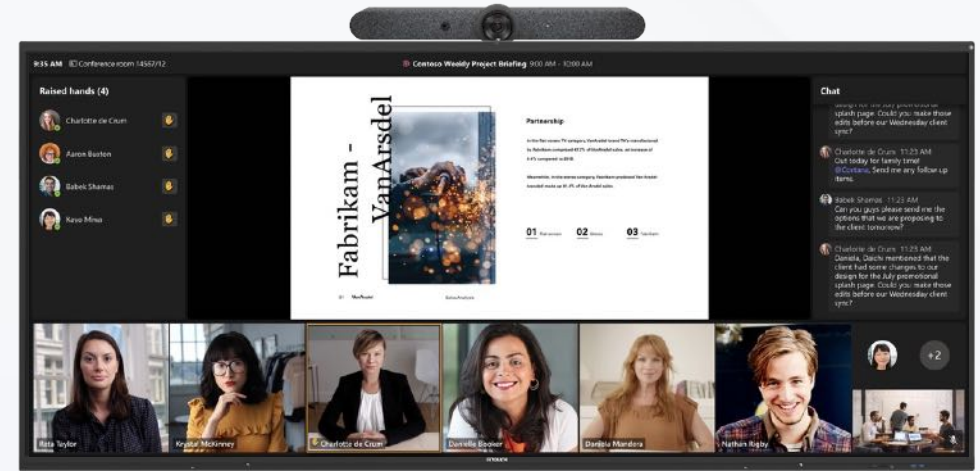

Teams Rooms & Zoom Rooms

The ultra-wide aspect ratio of 21:9 of the i3TOUCH Ultra provides an immersive experience for hybrid meetings. ULTRA is ready for Microsoft Teams Rooms and Zoom Rooms and allows you to use video conferencing tools like Front Row while still having plenty of space to share content and collaborate. Everyone is seen, heard, and represented, whether they are in the room or in a different time zone.

MTR ready and Zoom rooms ready.

Built for visual collaboration.

Promote team engagement by allowing users to share ideas, create content, and interact with it – by whiteboarding, highlighting, and editing. An ultra-wide display means more space for visual collaboration. There's no need to crouch down or overreach to interact with the display (such as in a 16:9 ratio). Start your sprint, review your retrospective, or go wild with your brainstorming session. Walk, talk and annotate as you present, and never run out of room.

..and other specialized software

Now bezels don't interfere with your Excel report.

i3TOUCH Ultra comes in handy when you work with Excel files, text and media-rich content, and hyper-detailed drawings or images. Meeting participants can see more information without zooming in and out constantly. Like on any i3TOUCH display, annotate all types of content, save, and share easily.

Create a multifunctional meeting room with i3TOUCH ULTRA.

From a stand-up scrum room to a video conferencing room, or from a customer-facing room to a brainstorming space, to a training facility - you can transform any room into a multifunctional space with our versatile device.