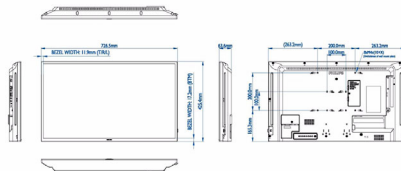

Dimensions

- Bezel width: 11.9 (TLR) / 17.2 (B) mm
- Set dimensions (W x H x D): 726.5 x 425.4 x 63.6 mm
- Set dimensions in inch (W x H x D): 28.6 x 16.75 x 2.5 inch
- VESA Mount: 100mm x100mm, 200mm x 200mm ,M4
- Product weight: 5.20 kg
- Product weight (lb): 14.74 lb

Operating conditions

- Temperature range (operation): 5 ~ 40 °C
- Temperature range (storage): -20 ~ 60 °C
- MTBF: 50,000 hour(s)
- Altitude: 0 ~ 3000 m
- Humidity range (operation)[RH]: 20 ~ 80% RH (No condensation)
- Humidity range (storage) [RH]: 5 ~ 95% RH (No condensation)

Power

- Consumption (On mode): 50 W
- Mains power: 100 - 240V~, 50-60Hz, 1.5A
- Standby power consumption: <0.5 W
- consumption(Max): 75 W
- Consumption (Typical): 50 W
- Power Saving Features: Smart Power

Sound

- Built-in speakers: 2 x 10W RMS

Multimedia Applications

- USB Playback Video: MPEG, H.264, JPEG
- USB Playback Picture: BMP, JPEG, PNG
- USB Playback Audio: AAC, WMA, HEAAC, MPEG

Accessories

- Included accessories: AC Power Cord, RS232 cable, Remote Control, Batteries for remote control, Quick start guide
- Included Accessories: IR sensor cable (1.8 m), RS232 daisy-chain cable, USB Cover and screw x1
- Stand: BM02541/BM05911

Miscellaneous

- Warranty: 3 year warranty
- On-Screen Display Languages: English, French, German, Italian, Polish, Turkish, Russian, Simplified Chinese, Spanish, Traditional Chinese, Arabic, Japanese
- Regulatory approvals: CB, CE, FCC, Class B

Issue date 2019-10-08

Version: 1.1.1

12 NC: 8670 001 56773
EAN: 87 12581 75398 6

© 2019 Koninklijke Philips N.V.
All Rights reserved.

Specifications are subject to change without notice.
Trademarks are the property of Koninklijke Philips N.V.
or their respective owners.

www.philips.com

AV-Concept ApS
Professionelt AV-Udstyr