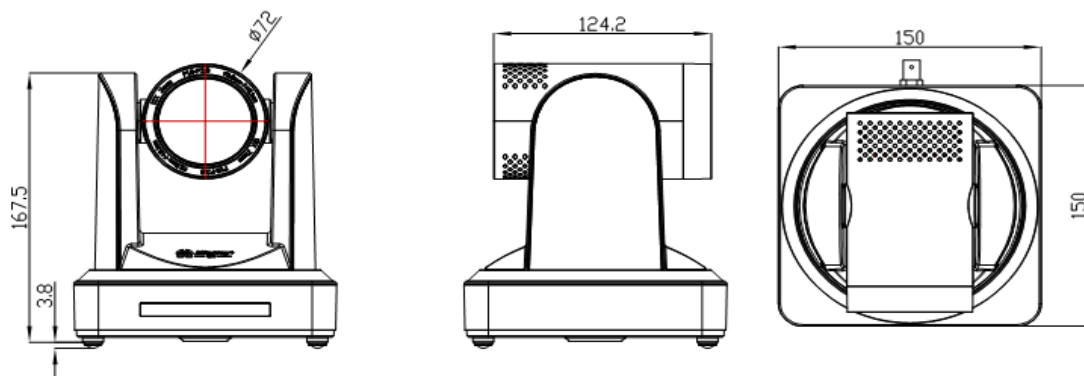

Camera Parameter

- 12X optical zoom + 12x digital
- USB3.0 video output
- Pan: 60°/sec, Tilt: 30°/sec
- f/1.8 to f/2.4 (fast lens, perfect picture even in low light)
- Full HD 1080p 60fps
- 340° pan; 120° tilt
- 72.5° FOV
- Multi-element, multi-coating
- Auto-focus optics
- Standard mount screw
- Flip horizontal/vertical, capable for reverse ceiling mount
- 0.5Lux Minimum Illumination
- 2D & 3D DNR
- White Balance: Auto / Manual / One Push / 3000K / 4000K / 5000K / 6500K
- SNR>55dB

Remote Control

- Zoom in/out
- Pan up/down left/right
- 10 camera presets

Interface

- Double streams outputs simultaneously and camera/speakerphone
- 3.5mm linear audio input;
- RS-232 Ring through RS232 output, RS-485
- Network Protocol: RTSP/RTMP, ONVIF

System Requirements*

- Windows
- Mac OS
- Linux

Hardware Requirements*

- USB 3.0 port

Power supply

- AC 110V ~ 220V
- Consumption: DC12/4A

Physical characteristics

- Dimension: 150x150x167.5mm /
- Weight: 1.4kg

Optional accessories

- Wall Mounting/Ceiling Mounting

Compliance and tools

- YUV, MJPEG, H.264, H.265
- USB 3.0 & USB 2.0 compatible
- UVC compatible

Compatible applications

Skype™, Zoom, Microsoft® Teams / Lync, Google Hangouts™, FaceTime®, Cisco Webex®, GoToMeeting®, Adobe® Connect™, BlueJeans, Vido™, Fuze, WebRTC

* For Full HD support, please check with your software application provider for system/hardware requirements.

Dimensions

AV-Concept ApS
Professionelt AV-Udstyr

Accessories

Ceiling mount

VLMCAM3

VLMCAMSCREW

Wall mount

VLMCAM2

Monitor shelf

USB3.0 Cable extension

- 5 m PROUSB3AAF5
- 10 m PROUSB3AAF10
- 20 m PROUSB3AAF20
- 30 m PROUSB3AAF30