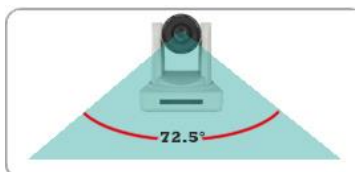

Ultra 72.5° Wide Angle View

The VLCAM230's ultra-wide angle for 72.5, resulting in top-quality crystal image performance. Enhanced pan/tilt and zoom motor performance make moving from preset to preset smoother. The wide field of view makes it easy to see everyone clearly.