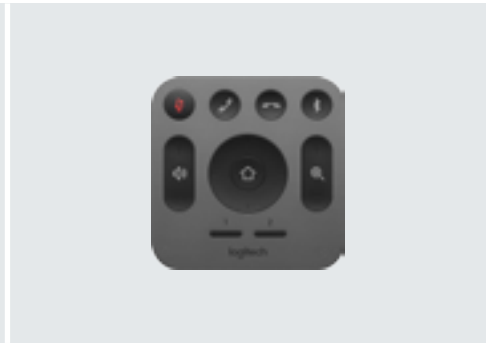

Logitech MeetUp

FEATURES & BENEFITS

Super-wide 120° field of view

Widest field of view of any Logitech video conferencing solution allows everyone in the room to be seen, even those close to the camera or seated at the edges of the room.

Ultra HD 4K image sensor

Supports multiple resolutions, including 4K (Ultra HD)¹ 1080p (Full HD) and 720p (HD) to best support the quality offered by your application and monitor.

3-microphones and custom-tuned speaker

Three broadside beamforming, omni-directional microphones with noise and echo cancellation—plus a custom-tuned speaker—are specifically optimized for small conference rooms. Mics are Microsoft® Cortana® certified for precision with voice commands with any Windows® 10 system.

Razor-sharp optics

Enhance face-to-face collaboration to the next best thing to physically being there. Advanced Logitech lens technology delivers remarkable video quality with superb resolution, speed, fluidity, color balance, and detail.

5x HD zoom

Zero in on close-ups of objects and whiteboard content with outstanding detail and clarity.

Motorized pan/tilt

Expand your field of view even further—up to 170°—to pan to the white board or view other areas of interest.

3 camera presets

Select up to three preset locations for the camera view and return to any of them with the push of a button on the remote control.

Bluetooth® wireless technology

Connect to a Bluetooth device for great-sounding audio calls.

Expansion microphone-ready

Optional expansion microphone increases conversational radius in larger huddle rooms.

All-in-one design

Compact all-in-one form factor takes up less space and minimizes cable clutter.

RF remote control

Easily operate camera pan/tilt/zoom functions during meetings.

Certified for Business

Business-grade certifications² mean you can launch your next presentation or video meeting with complete confidence.

Plug-and-play USB connectivity

Easily connects to PC, Mac® and Chrome™ devices with no additional software required.

Works with most video conferencing applications

Compatible with virtually any video conferencing software app, including the ones you already use.

Multiple mounting options

Freedom to mount MeetUp wherever it works best—tabletop, wall, or monitor—for the best possible huddle room experience.

Kensington® security slot

MeetUp is provisioned with a Kensington security slot to help secure the equipment with an anti-theft lock.

CERTIFICATIONS

Certified for Skype® for Business, Cisco Jabber™ compatible³, Windows, Mac, Microsoft Cortana certified

PRODUCT SPECIFICATIONS

MeetUp

Part #: 960-001101
Price: $899
UPC: 09785130037

MeetUp + Expansion Mic

Part#: 960-001201
Price: $1,079
UPC: 09785133267

Optional Expansion Mic

Part#: 989-000405
Price: $219
UPC: 09785131171

Optional TV Mount

Part#: 939-001498
Price: $79
UPC: 09785133250

PRODUCT DIMENSIONS + WEIGHT

Camera

400 x 104 x 85 mm
15.75 x 4.1 x 3.35"
1.04 kg/2.3 lbs

Remote