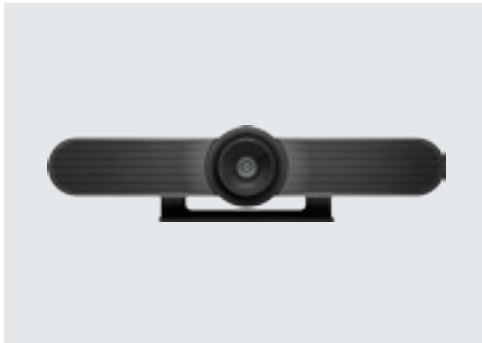

Logitech MeetUp

FEATURES & BENEFITS

Super-wide 120° field of view

Widest field of view of any Logitech video conferencing solution allows everyone in the room to be seen, even those close to the camera or seated at the edges of the room.

Ultra HD 4K image sensor

Supports multiple resolutions, including 4K (Ultra HD)¹ 1080p (Full HD) and 720p (HD) to best support the quality offered by your application and monitor.

3-microphones and custom-tuned speaker

Three broadside beamforming, omni-directional microphones with noise and echo cancellation—plus a custom-tuned speaker—are specifically optimized for small conference rooms. Mics are Microsoft® Cortana® certified for precision with voice commands with any Windows® 10 system.

Razor-sharp optics

Enhance face-to-face collaboration to the next best thing to physically being there. Advanced Logitech lens technology delivers remarkable video quality with superb resolution, speed, fluidity, color balance, and detail.

5x HD zoom

Zero in on close-ups of objects and whiteboard content with outstanding detail and clarity.

Motorized pan/tilt

Expand your field of view even further—up to 170°—to pan to the white board or view other areas of interest.

3 camera presets

Select up to three preset locations for the camera view and return to any of them with the push of a button on the remote control.

Bluetooth® wireless technology

Connect to a Bluetooth device for great-sounding audio calls.

Expansion microphone-ready

Optional expansion microphone increases conversational radius in larger huddle rooms.

All-in-one design

Compact all-in-one form factor takes up less space and minimizes cable clutter.

RF remote control

Easily operate camera pan/tilt/zoom functions during meetings.

Certified for Business

Business-grade certifications² mean you can launch your next presentation or video meeting with complete confidence.

Plug-and-play USB connectivity

Easily connects to PC, Mac® and Chrome™ devices with no additional software required.

Works with most video conferencing applications

Compatible with virtually any video conferencing software app, including the ones you already use.

Multiple mounting options

Freedom to mount MeetUp wherever it works best—tabletop, wall, or monitor—for the best possible huddle room experience.

Kensington® security slot

MeetUp is provisioned with a Kensington security slot to help secure the equipment with an anti-theft lock.

CERTIFICATIONS

Certified for Skype® for Business, Cisco Jabber™ compatible³, Windows, Mac, Microsoft Cortana certified

PRODUCT SPECIFICATIONS

MeetUp

Part #: 960-001101
Price: $899
UPC: 09785130037

MeetUp + Expansion Mic

Part#: 960-001201
Price: $1,079
UPC: 09785133267

Optional Expansion Mic

Part#: 989-000405
Price: $219
UPC: 09785131171

Optional TV Mount

Part#: 939-001498
Price: $79
UPC: 09785133250

PRODUCT DIMENSIONS + WEIGHT

Camera

400 x 104 x 85 mm
15.75 x 4.1 x 3.35"
1.04 kg/2.3 lbs

Remote